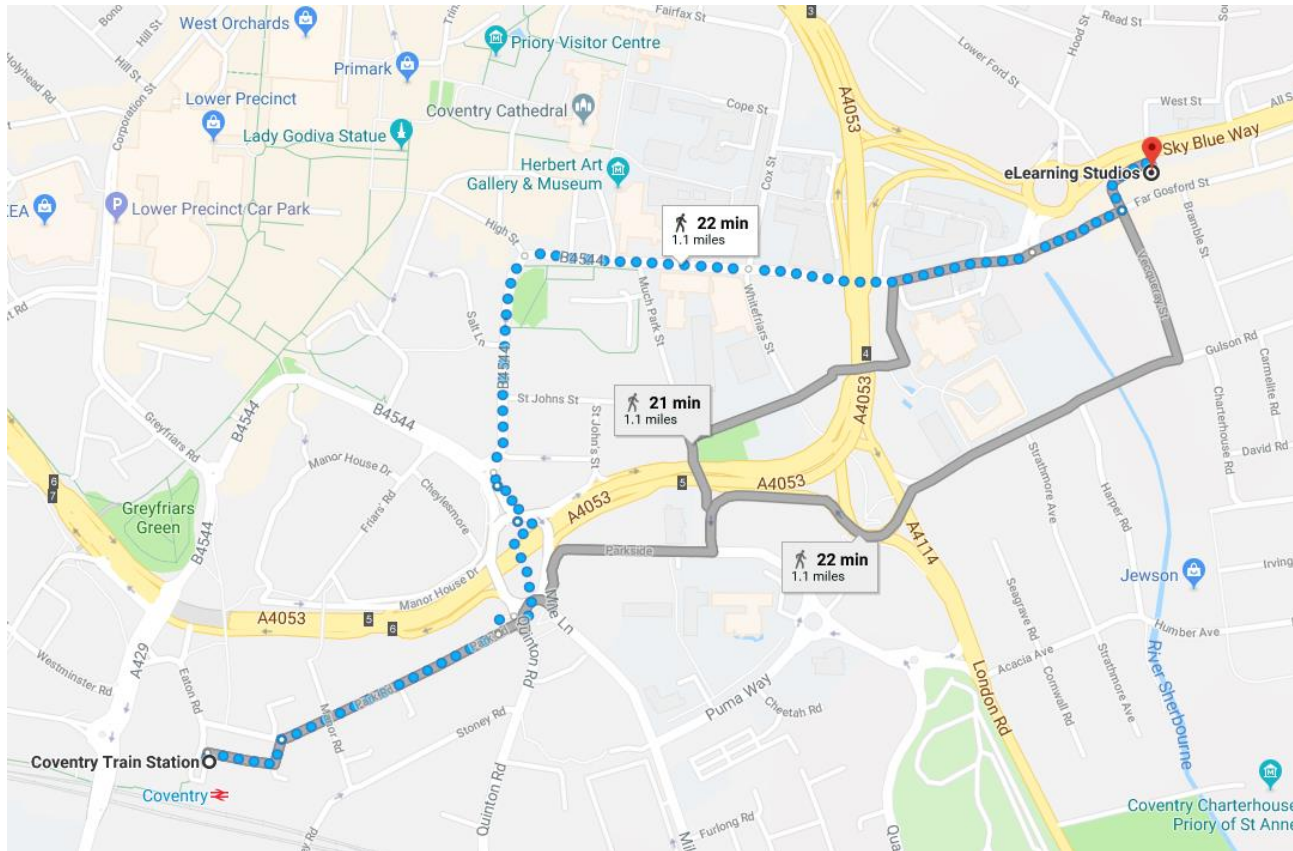

Option 2: Far Gosford Street Surface Car Park 2 (pay and display).

Option 3: Park on Sainsbury's local (if there is a space).

Option 4: If visiting for a short time street parking may be possible on Far Gosford Street.

## By Train

The nearest train station is Coventry train station.

Once leaving Coventry train station its approximately a 15-20 minute walk. Alternatively there are taxis at the train station and outside our office.

Walking from the train station:

1. Start: Walk north on Station Square
2. Continue onto Station Square
3. Turn right onto Park Road
4. Turn left towards New Union Street
5. Take the pedestrian tunnel
6. Turn right onto New Union Street
7. Slight right onto Little Park Street
8. Turn right onto Earl Street
9. Continue onto Gosford Street
10. Continue onto Far Gosford Street
11. Turn left onto Harnall Row
12. Arrive at our offices on the far right corner of the car park.