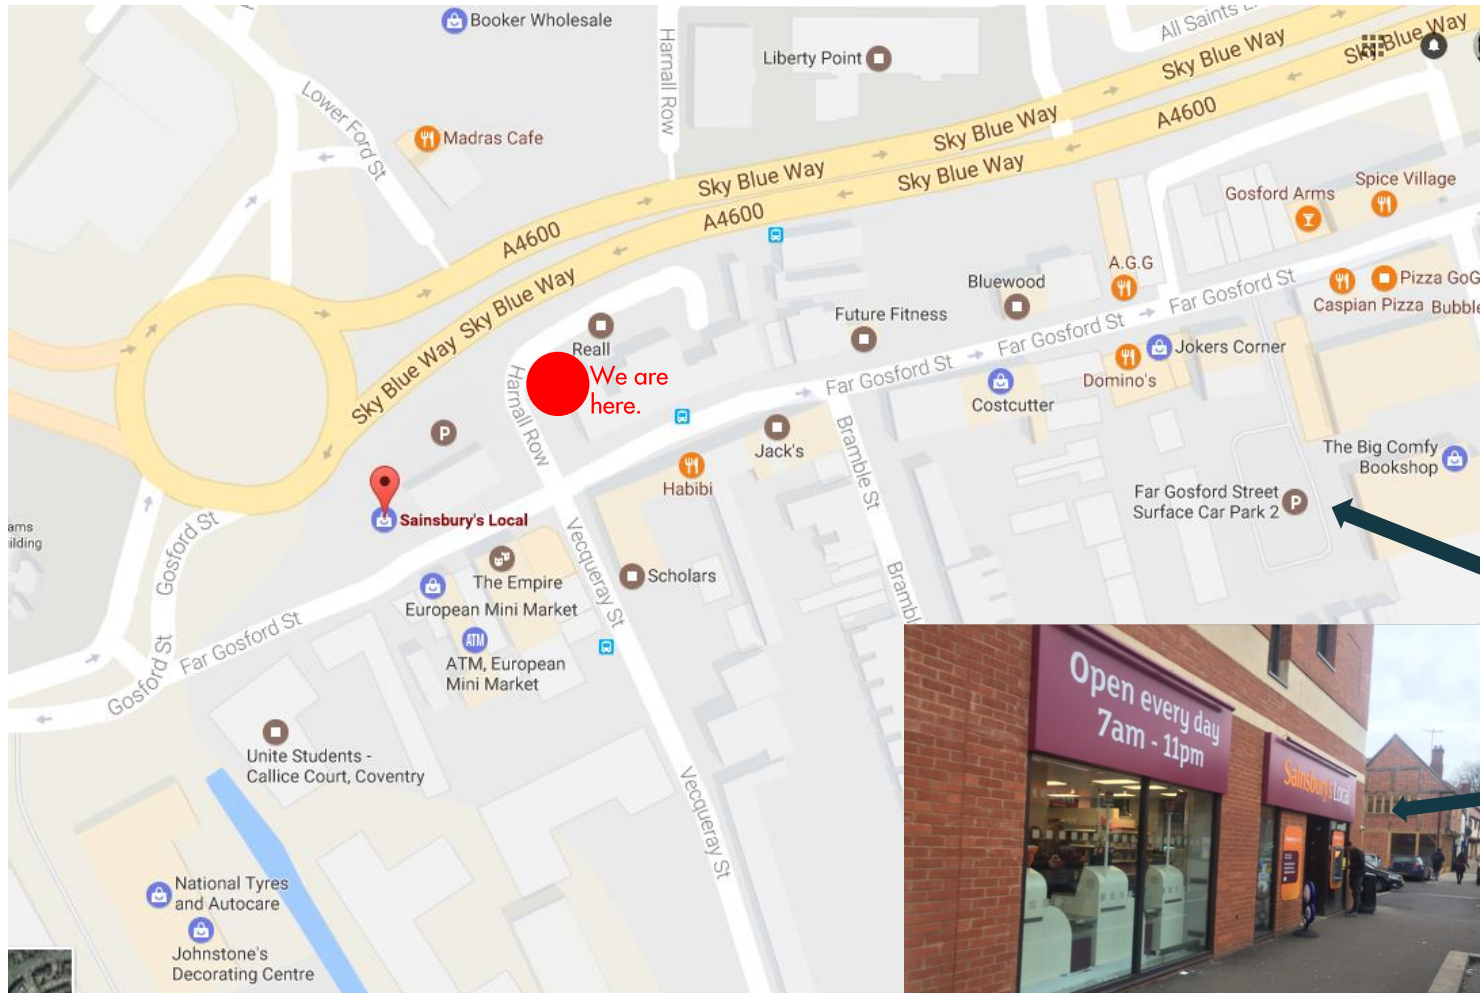

The Learning Technology Building, 6 Harnall Row, Coventry, CV1 5DR
Tel: 02476525550

By Car

Parking at times can be limited. Below are some options:

Option 1: At the Learning Technology Building (by prior arrangement). Drive onto Sainsbury's local car park and on the right you will see some large black gates. Call (0) 24 7652 5550 and someone will let you through.

Option 2: Far Gosford Street Surface Car Park 2 (pay and display).

Option 3: Park on Sainsbury's local (if there is a space).

Option 4: If visiting for a short time street parking may be possible on Far Gosford Street.